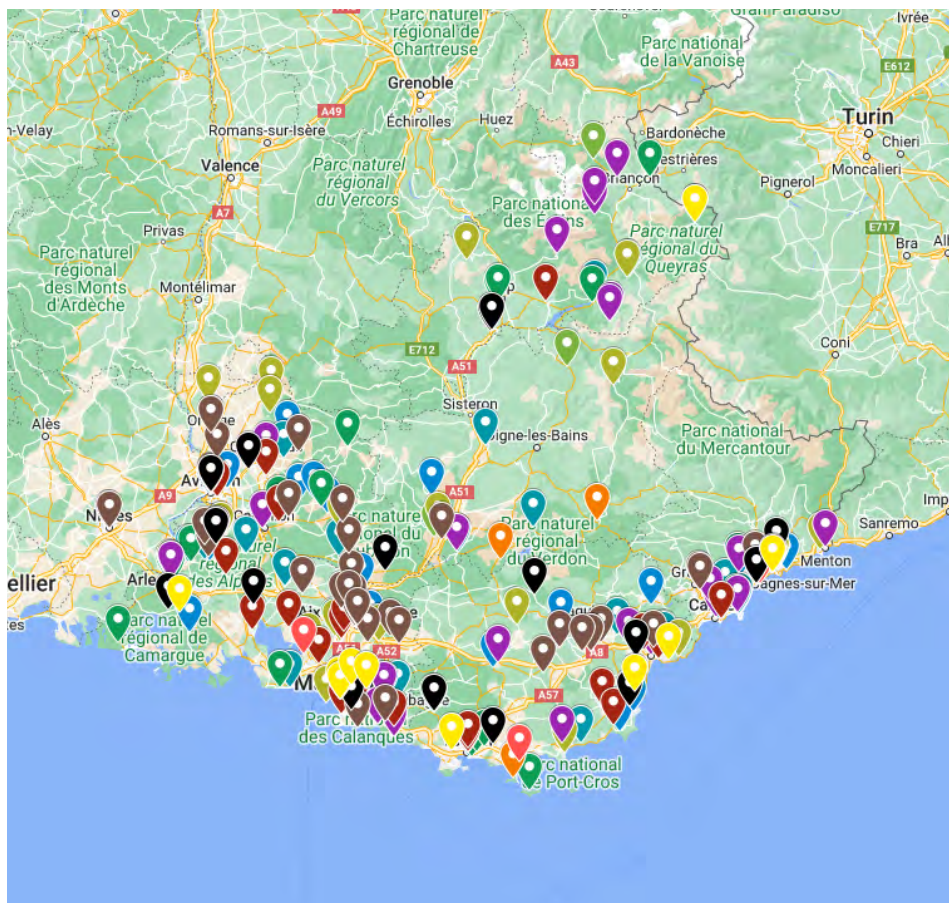

UN RÉSEAU DE PROFESSIONNELS À VOTRE SERVICE

A NETWORK OF SUPPLIERS AT YOUR DISPOSAL

HÉBERGEMENTS ACCOMMODATIONS

PALACE HOTEL *****

HOTELS

***** / HOTELS DE LUXE ***

**** **

BOUTIQUES HOTELS-CHÂTEAUX

RÉSIDENCES DE TOURISME
APPART-HOTELS
HOLIDAY RESIDENCES
APARTMENT HOTELS

CAMPINGS

OFFICES DE TOURISME
CENTRALES DE RÉSERVATIONS
TOURIST OFFICES
BOOKING CENTERS

AÉROPORTS / AIRPORTS

AGENCES DE VOYAGES RÉCEPTIVES
TRANSPORT / AUTOCARISTES
VOITURES AVEC CHAUFFEURS
DMC / TRANSPORTATIONS
COACHES
CARS WITH PRIVATE DRIVERS

CULTURE / LIEUX DE VISITES
MUSÉES
CULTURE / PLACES TO VISIT
MUSEUMS

GASTRONOMIE / ŒNOTOURISME
ARTISANAT / COSMÉTIQUE
GASTRONOMY / WINE TOURISM
CRAFT / COSMETICS

LOISIRS & SPORTS / SHOPPING
LEISURE & SPORTS / SHOPPING

ASSOCIATIONS DE TOURISME
SERVICES CONSULTANTS
EN TOURISME
PRESTATAIRES DIVERS
TOURISM ASSOCIATIONS
TOURISM CONSULTING SERVICES
DIVERSE PROVIDERS

RESTAURANTS / TRAITEURS
RESTAURANTS
CATERING SERVICES