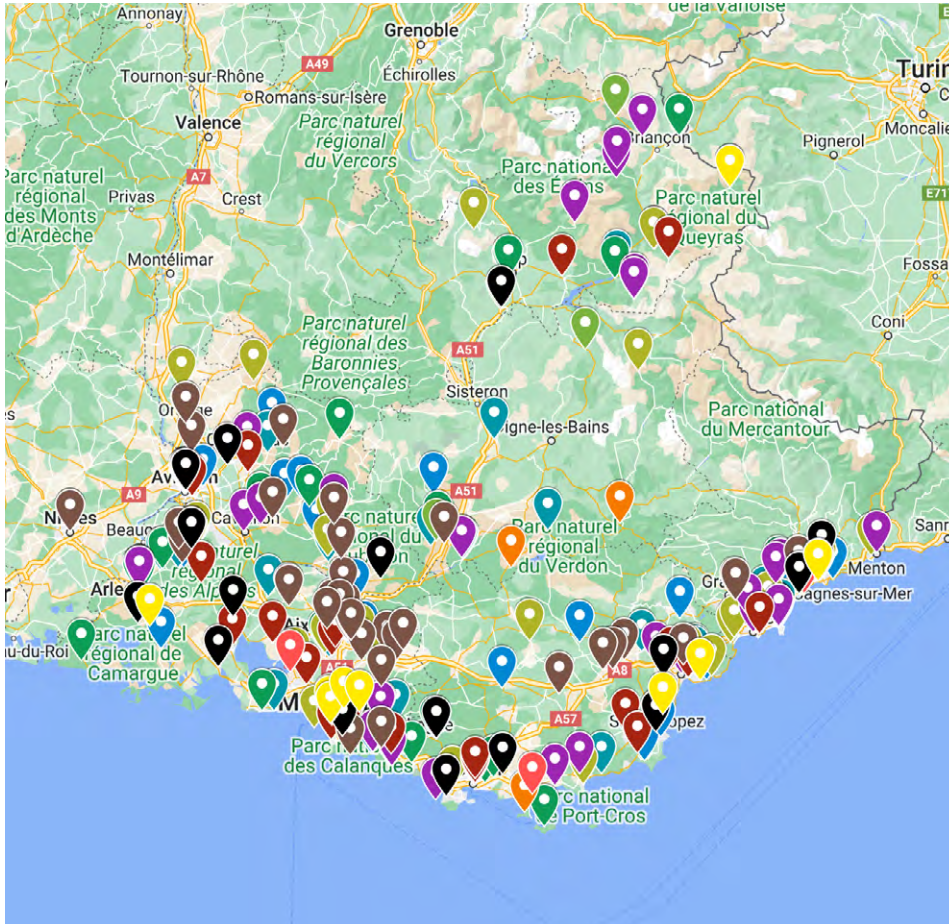

UN RÉSEAU DE PROFESSIONNELS À VOTRE SERVICE

A NETWORK OF SUPPLIERS AT YOUR DISPOSAL

HÉBERGEMENTS ACCOMMODATIONS

PALACE HOTEL*****

HOTELS

*****/ HOTELS DE LUXE ***

**** **

BOUTIQUES HOTELS-CHÂTEAUX
VILLAS DE LUXE

RÉSIDENCES DE TOURISME
APPART-HOTELS
HOLIDAY RESIDENCES
APARTMENT HOTELS

CAMPINGS

OFFICES DE TOURISME
CENTRALES DE RÉSERVATIONS
TOURIST OFFICES
BOOKING CENTERS

AÉROPORTS / AIRPORTS

AGENCES DE VOYAGES RÉCEPTIVES
TRANSPORT / AUTOCARISTES
VOITURES AVEC CHAUFFEURS
DMC / TRANSPORTATIONS
COACHES
CARS WITH PRIVATE DRIVERS

CULTURE / LIEUX DE VISITES
MUSÉES
CULTURE / PLACES TO VISIT
MUSEUMS

GASTRONOMIE / ŒNOTOURISME
ARTISANAT / COSMÉTIQUE
GASTRONOMY / WINE TOURISM
CRAFT / COSMETICS

LOISIRS & SPORTS / SHOPPING
LEISURE & SPORTS / SHOPPING

ASSOCIATIONS DE TOURISME
SERVICES CONSULTANTS
EN TOURISME
PRESTATAIRES DIVERS
TOURISM ASSOCIATIONS
TOURISM CONSULTING SERVICES
DIVERSE PROVIDERS

RESTAURANTS / TRAITEURS
RESTAURANTS
CATERING SERVICES