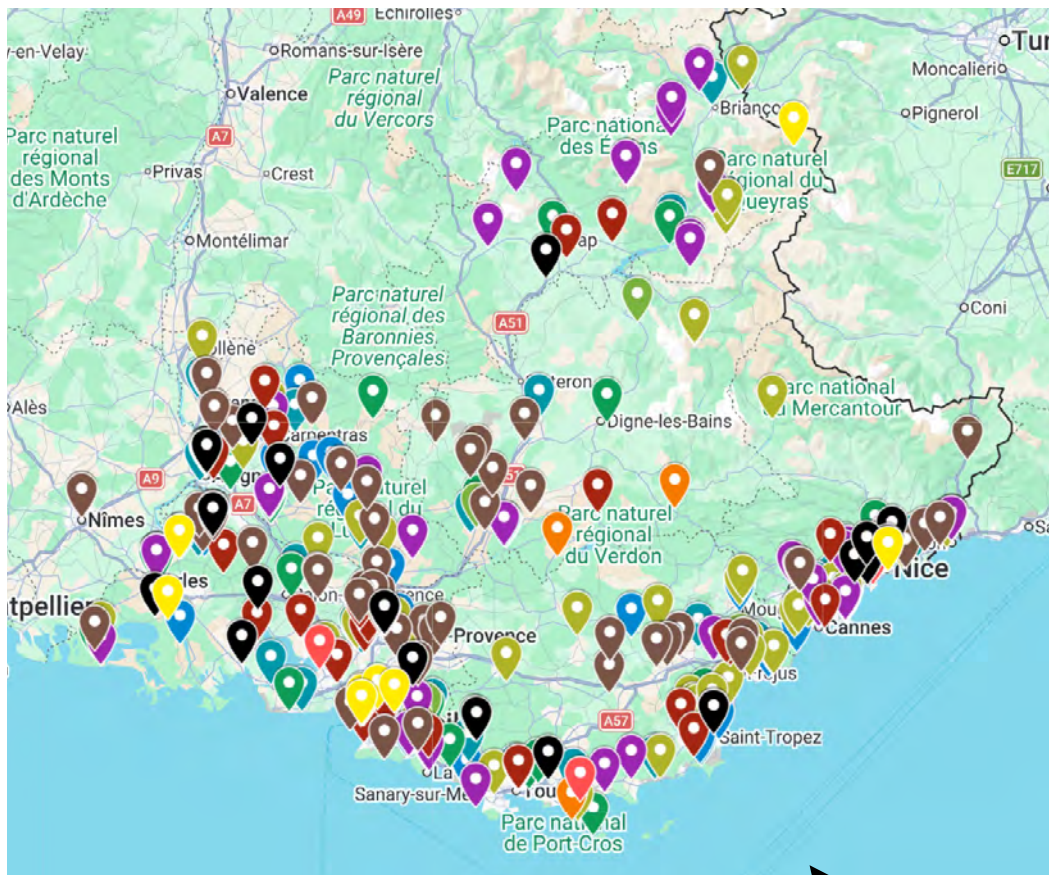

UN RÉSEAU DE PROFESSIONNELS À VOTRE SERVICE

A NETWORK OF SUPPLIERS AT YOUR DISPOSAL

HÉBERGEMENTS

ACCOMMODATIONS

PALACE HOTEL*****

HOTELS

*****/ HOTELS DE LUXE

***

****

**

BOUTIQUES HOTELS-CHÂTEAUX
VILLAS DE LUXE

RÉSIDENCES DE TOURISME
APPART-HOTELS/ VILLAGES
DE VACANCES / HOLIDAY
APARTMENTS HOTELS& RESORTS

CAMPINGS

OFFICES DE TOURISME
CENTRALES DE RÉSERVATIONS
TOURIST OFFICES
BOOKING CENTERS

AÉROPORTS / AIRPORTS

AGENCES DE VOYAGES RÉCEPTIVES
TRANSPORT / AUTOCARISTES
VOITURES AVEC CHAUFFEURS
DMC / TRANSPORTATIONS COACHES
CARS WITH PRIVATE DRIVERS

CULTURE /
LIEUX DE VISITES MUSÉES
CULTURE /
PLACES TO VISIT MUSEUMS

GASTRONOMIE / ŒNOTOURISME
ARTISANAT / COSMÉTIQUE
GASTRONOMY / WINE TOURISM
CRAFT / COSMETICS

LOISIRS & SPORTS / SHOPPING
LEISURE & SPORTS / SHOPPING

ASSOCIATIONS DE TOURISME
SERVICES CONSULTANTS
EN TOURISME
PRESTATAIRES DIVERS
TOURISM ASSOCIATIONS
TOURISM CONSULTING SERVICES
DIVERSE PROVIDERS

RESTAURANTS / TRAITEURS
RESTAURANTS
CATERING SERVICES